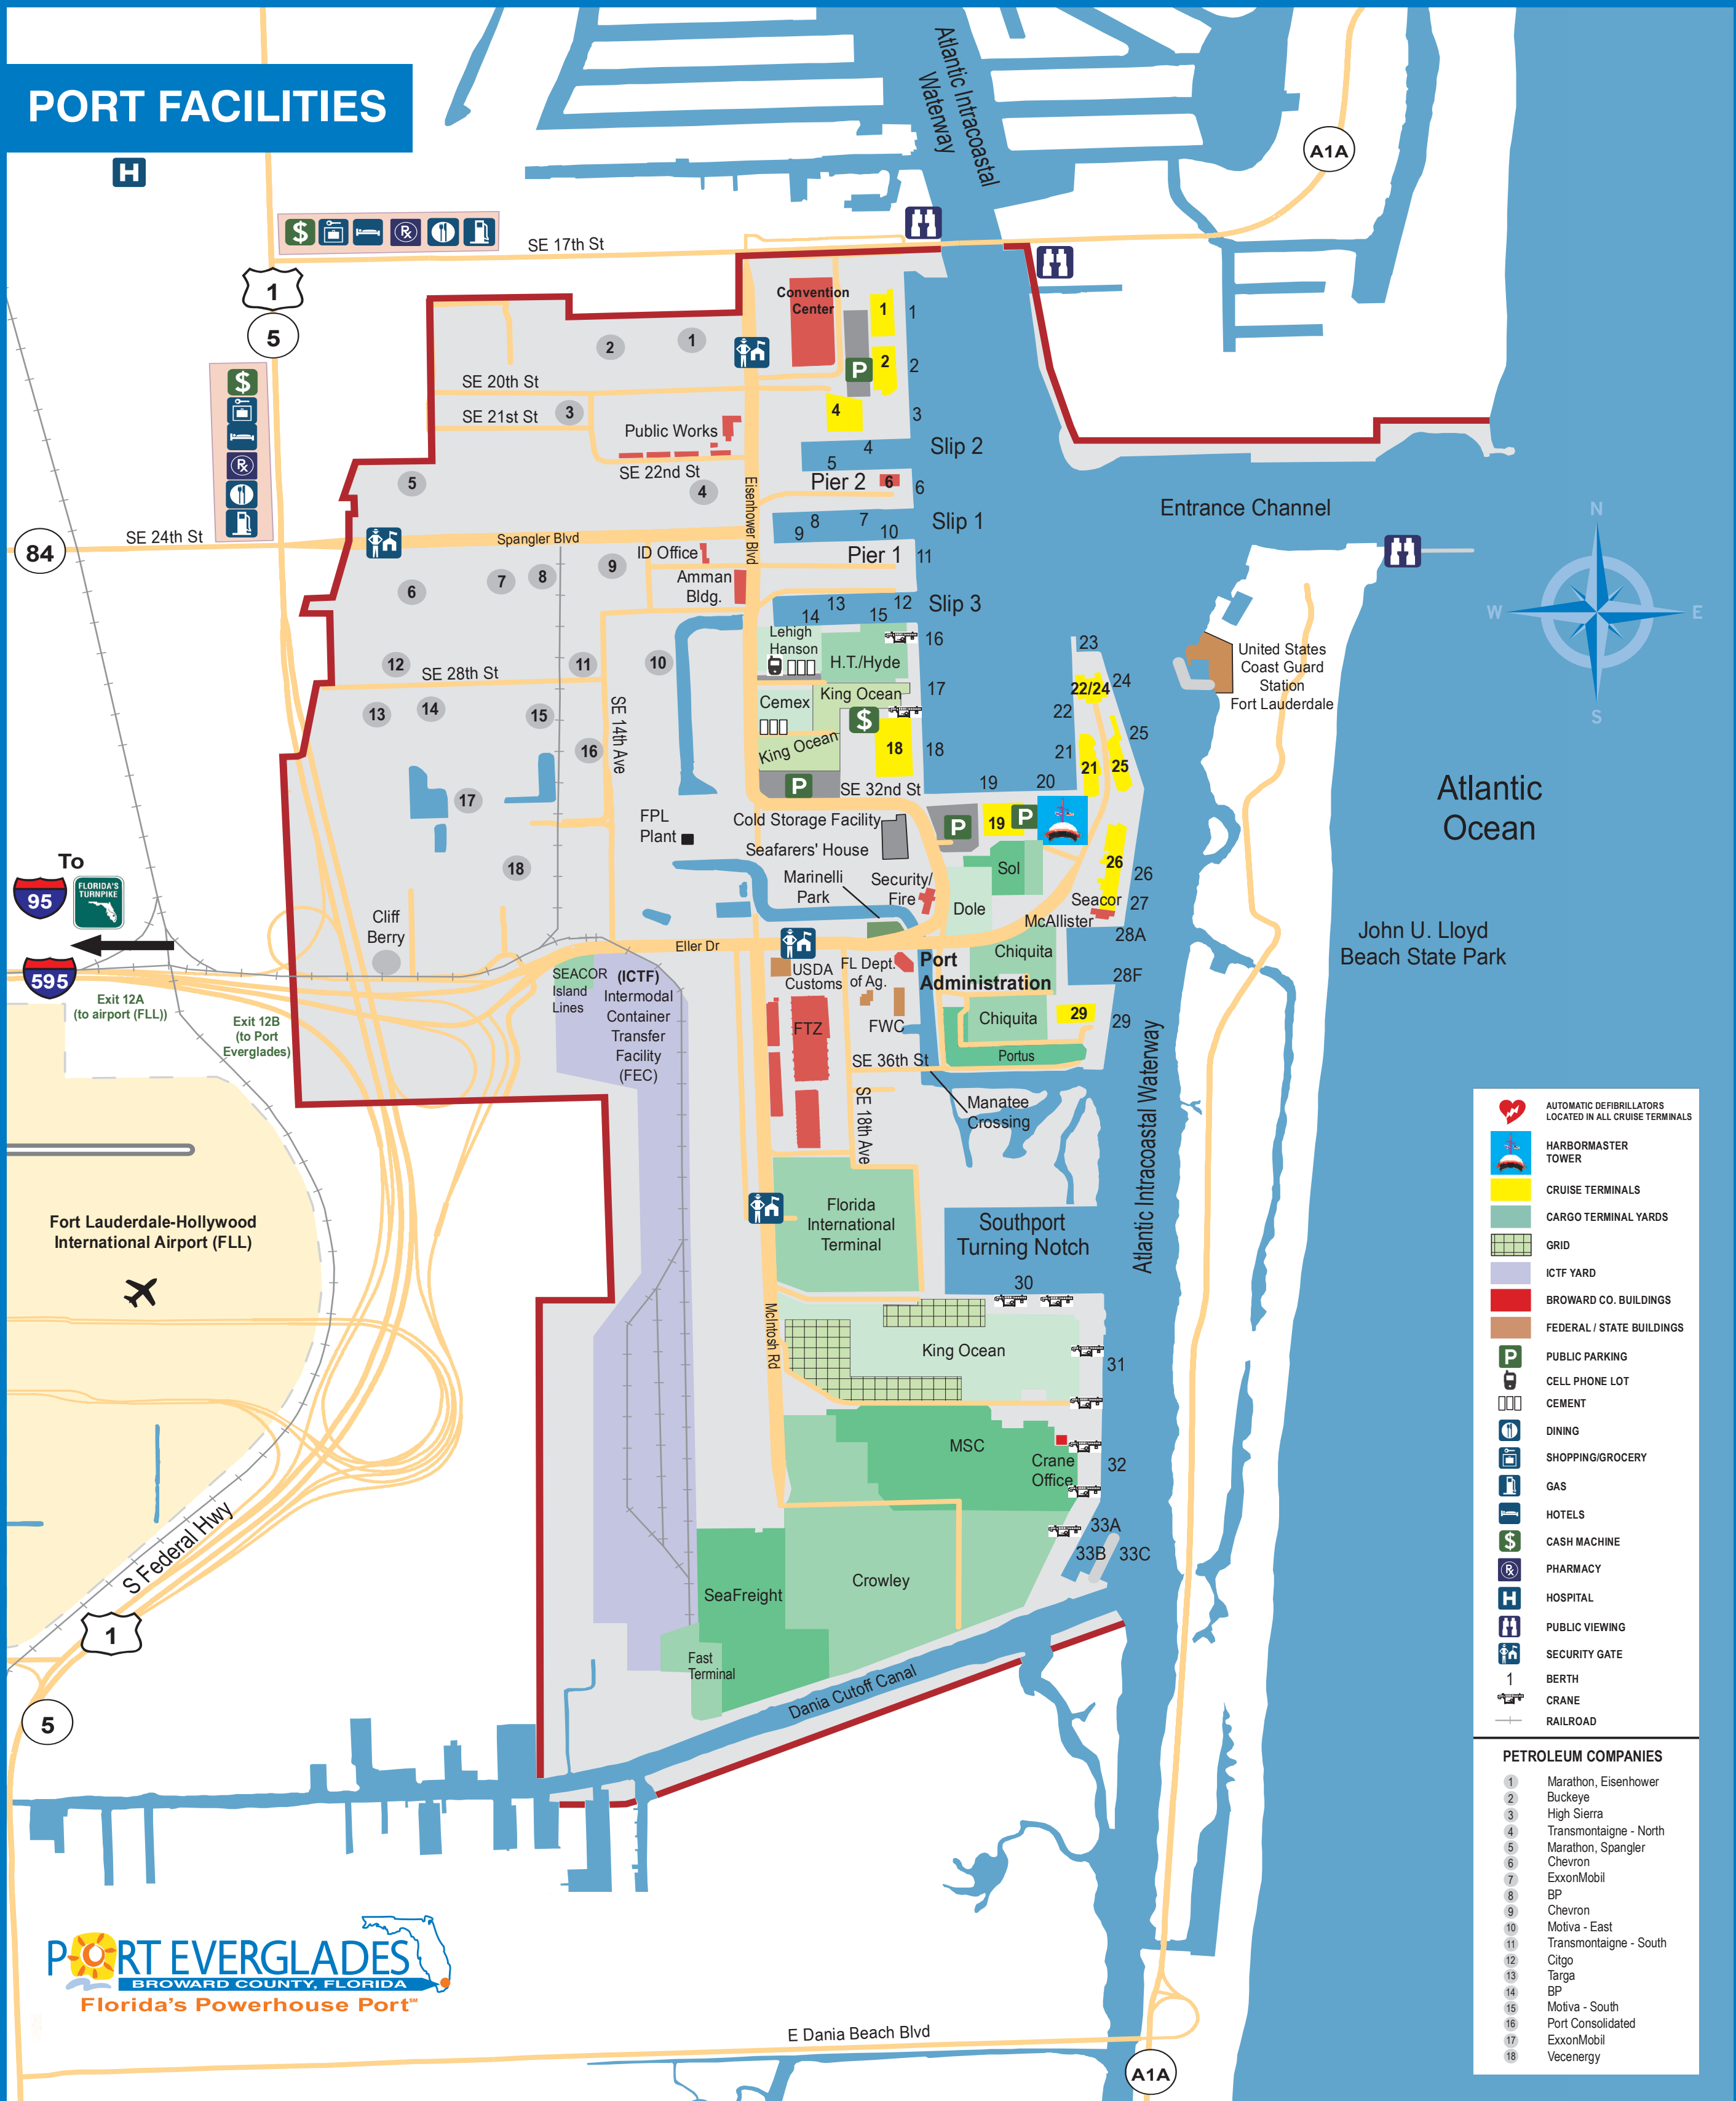

PORT FACILITIES

- AUTOMATIC DEFIBRILLATORS LOCATED IN ALL CRUISE TERMINALS
 - HARBORMASTER TOWER
 - CRUISE TERMINALS
 - CARGO TERMINAL YARDS
 - GRID
 - ICTF YARD
 - BROWARD CO. BUILDINGS
 - FEDERAL / STATE BUILDINGS
 - PUBLIC PARKING
 - CELL PHONE LOT
 - CEMENT
 - DINING
 - SHOPPING/GROCERY
 - GAS
 - HOTELS
 - CASH MACHINE
 - PHARMACY
 - HOSPITAL
 - PUBLIC VIEWING
 - SECURITY GATE
 - BERTH
 - CRANE
 - RAILROAD
-
- PETROLEUM COMPANIES**
- 1 Marathon, Eisenhower
 - 2 Buckeye
 - 3 High Sierra
 - 4 Transmontaigne - North
 - 5 Marathon, Spangler
 - 6 Chevron
 - 7 ExxonMobil
 - 8 BP
 - 9 Chevron
 - 10 Motiva - East
 - 11 Transmontaigne - South
 - 12 Citgo
 - 13 Targa
 - 14 BP
 - 15 Motiva - South
 - 16 Port Consolidated
 - 17 ExxonMobil
 - 18 Vecenergy