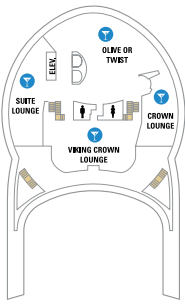

## DECK 14

## DECK 13

- ♿ Indicates accessible staterooms
- 🚪 Stateroom has an obstructed view
- 📍 Indicates door location
- » Stateroom opens only on the starboard side
- 🛋 Sofa Bed eligible

NOTES:

Safes – All staterooms.  
 All stateroom and balcony sizes are approximate.  
 Refrigerators available upon request depending on availability.  
 Safety deposit boxes are also available at Guest Relations.  
 Not shown: Medical Center.  
 A Royal King measures 72.5 inches wide by 82 inches long.  
 For sofa bed configuration call Royal Caribbean.  
 All Royal Caribbean® staterooms and suites come complete with private bathroom, vanity area, hair dryer, closed-circuit TV and phone.