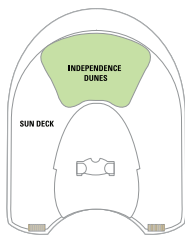

## DECK 14

## DECK 13

- ♿ Indicates accessible staterooms
- 🚪 Stateroom has an obstructed view
- 📍 Indicates door location
- » Stateroom opens only on the starboard side
- 🛋 Sofa Bed eligible

NOTES:

Safes – All staterooms.  
 All stateroom and balcony sizes are approximate.  
 Refrigerators available upon request depending on availability.  
 Safety deposit boxes are also available at Guest Relations.  
 Not shown: Medical Center.  
 A Royal King measures 72.5 inches wide by 82 inches long.  
 For sofa bed configuration call Royal Caribbean.  
 All Royal Caribbean® staterooms and suites come complete with private bathroom, vanity area, hair dryer, closed-circuit TV and phone.