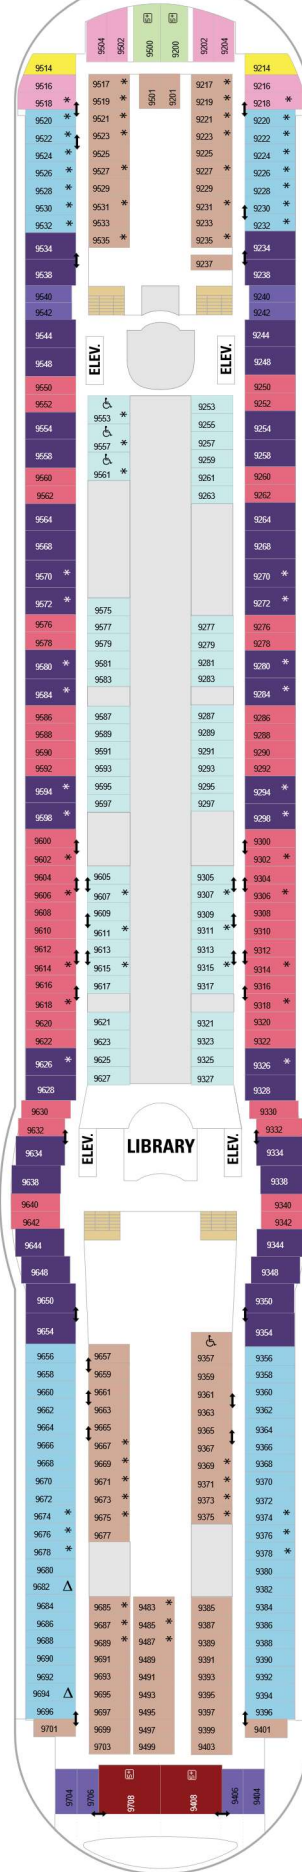

LIBERTY OF THE SEAS - RLC XIII 2026

DECK 5

DECK 6

DECK 7

LIBERTY OF THE SEAS - RLC XIII 2026

DECK 8

DECK 9

DECK 10

DECK 11

DECK 12

DECK 13

DECK 14

- △ Stateroom with occupancy up to 3
- * Stateroom with occupancy up to 4
- 5+ Stateroom with occupancy 5 and up
- ↓ Connecting staterooms
- ♿ Accessible stateroom
- ◻ Stateroom has obstructed view

DECK 15