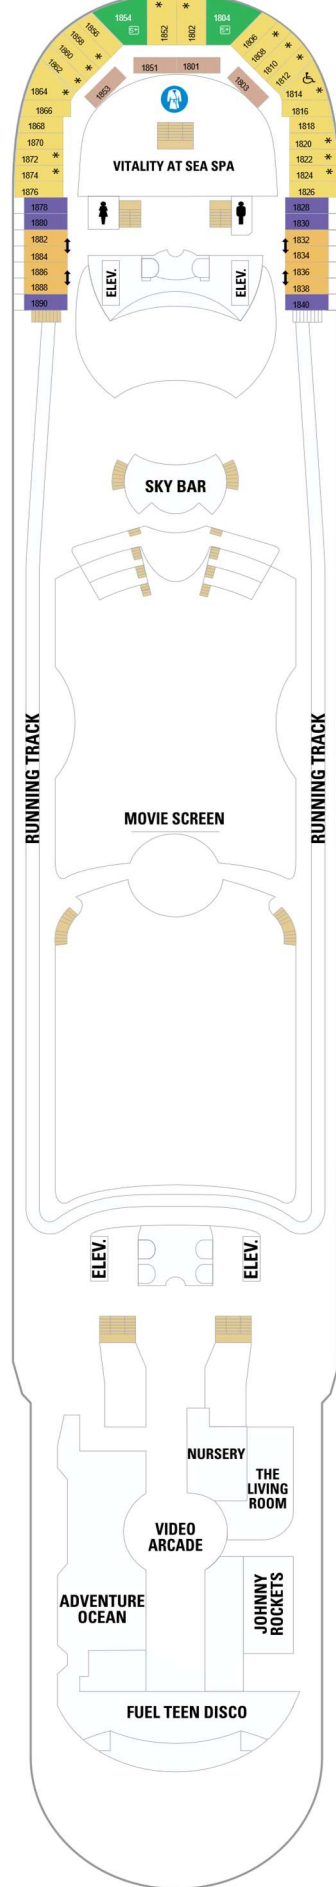

LIBERTY OF THE SEAS - RLC XIII 2026

DECK 5

DECK 6

DECK 7

LIBERTY OF THE SEAS - RLC XIII 2026

DECK 8

DECK 9

DECK 10

DECK 11

DECK 12

DECK 13

DECK 14

- △ Stateroom with occupancy up to 3
- * Stateroom with occupancy up to 4
- 5+ Stateroom with occupancy 5 and up
- ↓ Connecting staterooms
- ♿ Accessible stateroom
- ◻ Stateroom has obstructed view

DECK 15