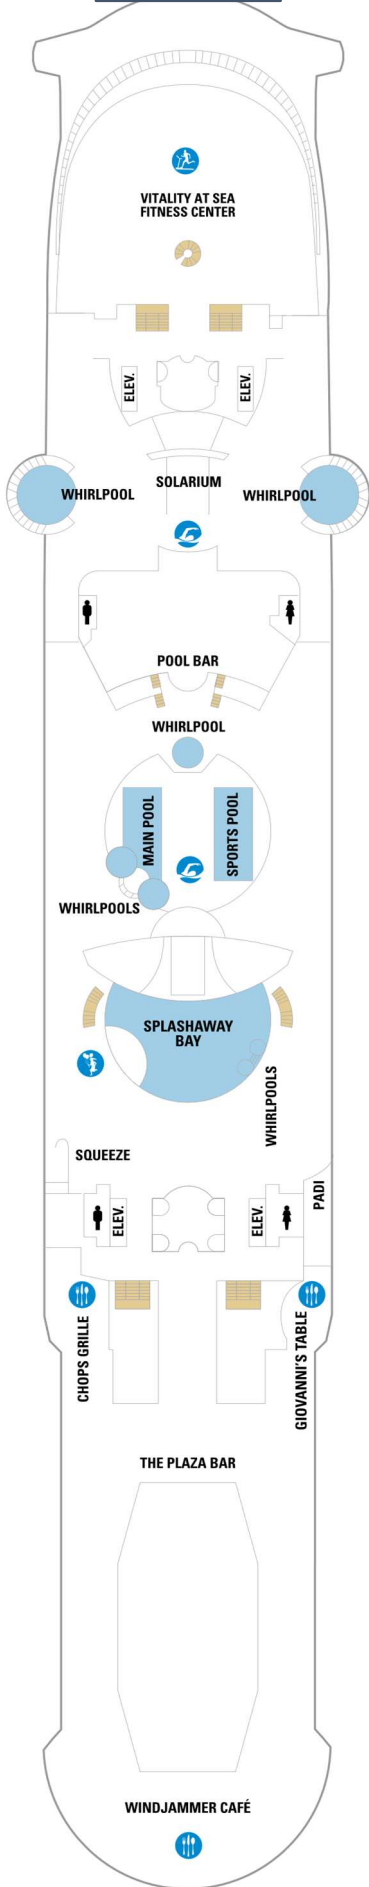

LIBERTY OF THE SEAS - RLC XIII 2026

DECK 5

DECK 6

DECK 7

LIBERTY OF THE SEAS - RLC XIII 2026

DECK 8

DECK 9

DECK 10

DECK 11

DECK 12

DECK 13

DECK 14

- △ Stateroom with occupancy up to 3
- * Stateroom with occupancy up to 4
- 5+ Stateroom with occupancy 5 and up
- ↓ Connecting staterooms
- ♿ Accessible stateroom
- ◻ Stateroom has obstructed view

DECK 15