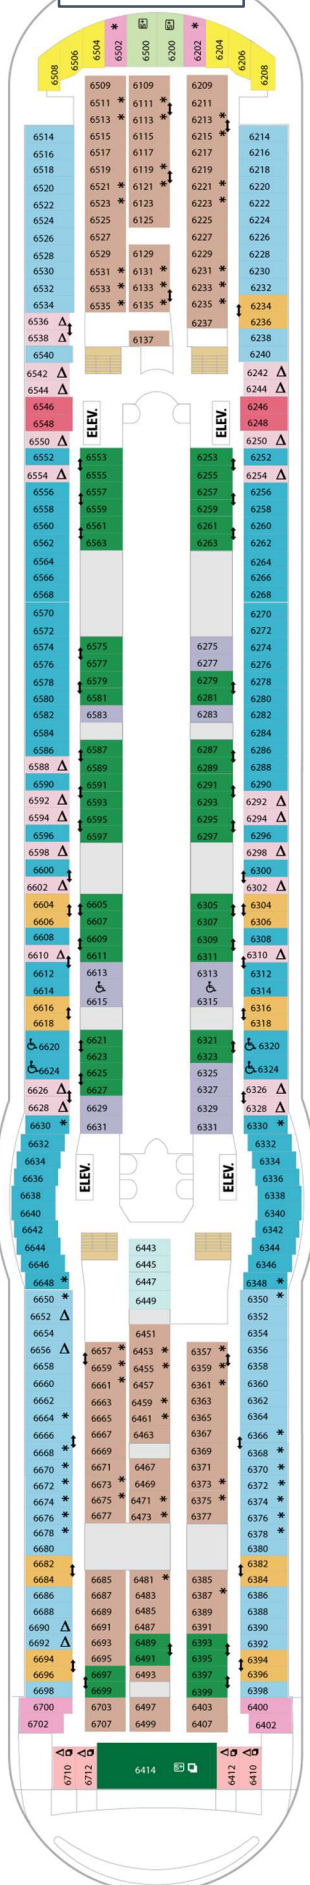

LIBERTY OF THE SEAS - RLC XIII 2026

DECK 5

DECK 6

DECK 7

LIBERTY OF THE SEAS - RLC XIII 2026

DECK 8

DECK 9

DECK 10

DECK 11

DECK 12

DECK 13

DECK 14

- △ Stateroom with occupancy up to 3
- * Stateroom with occupancy up to 4
- 5+ Stateroom with occupancy 5 and up
- ↓ Connecting staterooms
- ♿ Accessible stateroom
- ◻ Stateroom has obstructed view

DECK 15