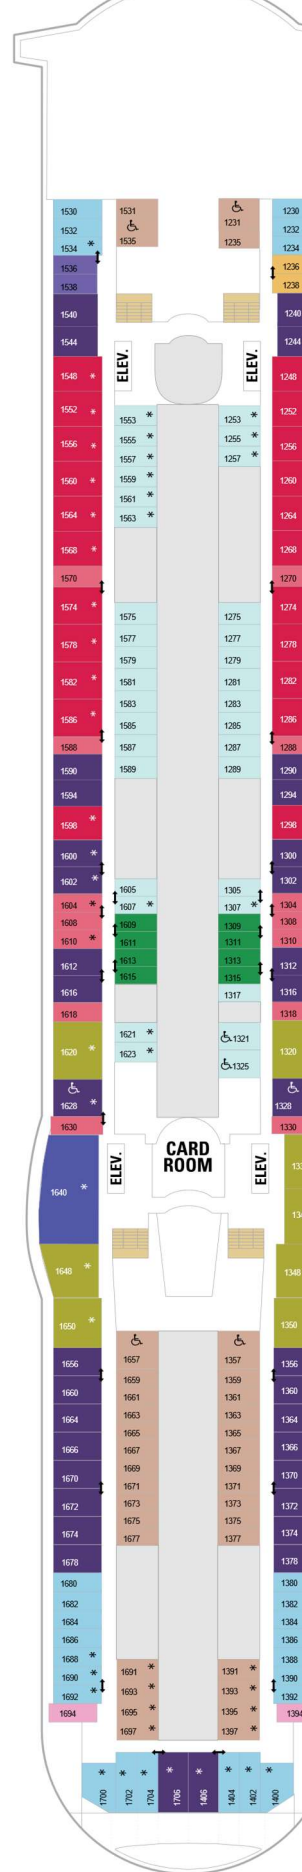

LIBERTY OF THE SEAS - RLC XIII 2026

DECK 5

DECK 6

DECK 7

LIBERTY OF THE SEAS - RLC XIII 2026

DECK 8

DECK 9

DECK 10

DECK 11

DECK 12

DECK 13

DECK 14

- △ Stateroom with occupancy up to 3
- * Stateroom with occupancy up to 4
- 5+ Stateroom with occupancy 5 and up
- ↓ Connecting staterooms
- ♿ Accessible stateroom
- ◻ Stateroom has obstructed view

DECK 15