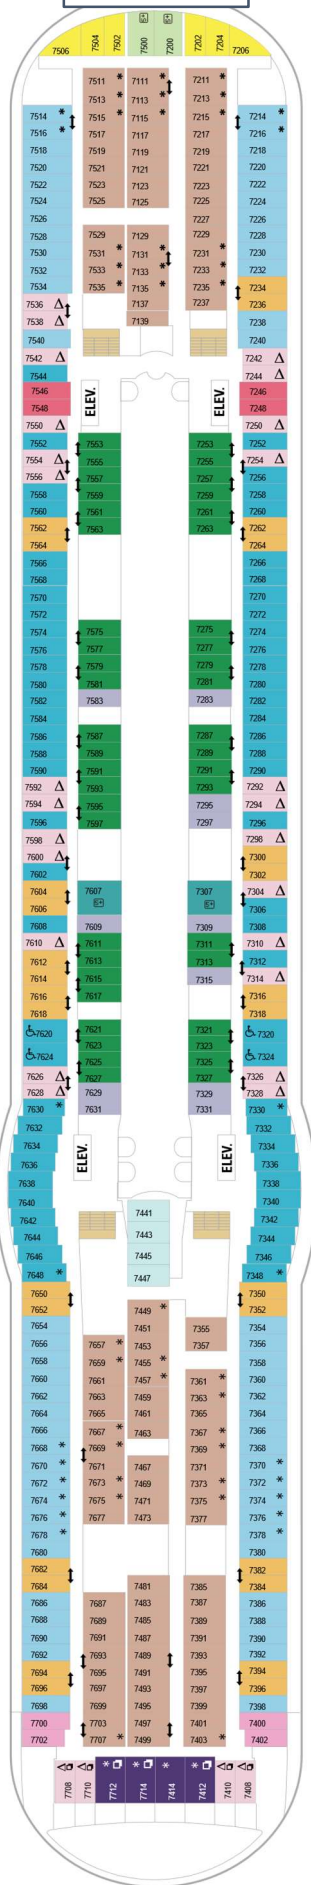

LIBERTY OF THE SEAS - RLC XIII 2026

DECK 5

DECK 6

DECK 7

LIBERTY OF THE SEAS - RLC XIII 2026

DECK 8

DECK 9

DECK 10

DECK 11

DECK 12

DECK 13

DECK 14

- △ Stateroom with occupancy up to 3
- * Stateroom with occupancy up to 4
- 5+ Stateroom with occupancy 5 and up
- ↓ Connecting staterooms
- ♿ Accessible stateroom
- ◻ Stateroom has obstructed view

DECK 15