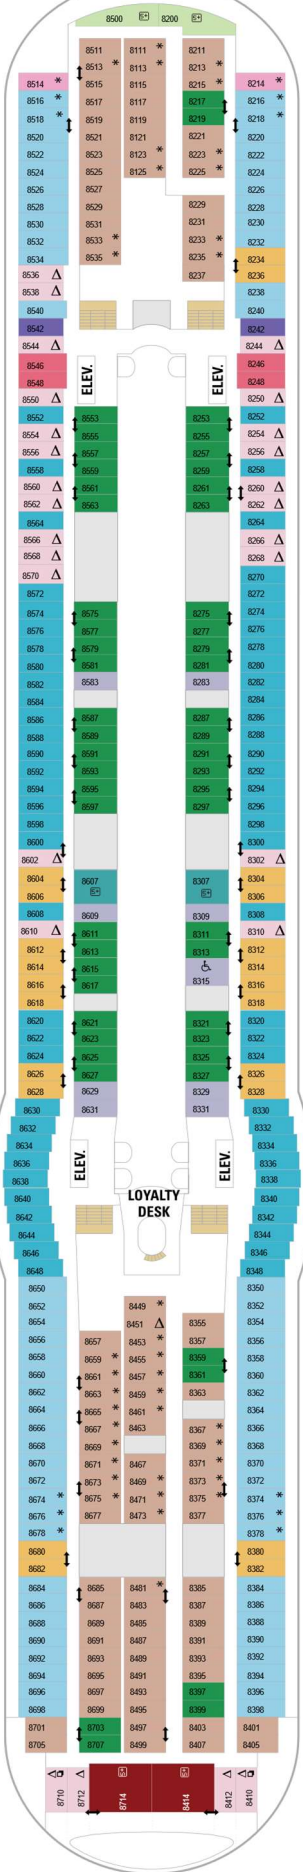

LIBERTY OF THE SEAS - RLC XIII 2026

DECK 5

DECK 6

DECK 7

LIBERTY OF THE SEAS - RLC XIII 2026

DECK 8

DECK 9

DECK 10

DECK 11

DECK 12

DECK 13

DECK 14

- △ Stateroom with occupancy up to 3
- * Stateroom with occupancy up to 4
- 5+ Stateroom with occupancy 5 and up
- ↓ Connecting staterooms
- ♿ Accessible stateroom
- ◻ Stateroom has obstructed view

DECK 15