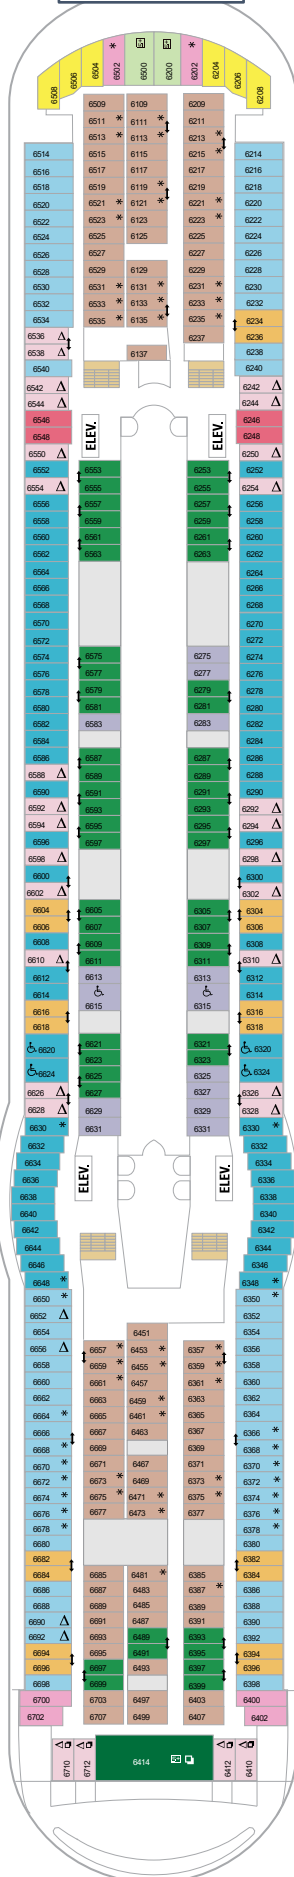

LIBERTY OF THE SEAS - RLC X 2023

DECK 5

DECK 6

DECK 7

LIBERTY OF THE SEAS - RLC X 2023

DECK 8

DECK 9

DECK 10

LIBERTY OF THE SEAS - RLC X 2023

DECK 11

DECK 12

DECK 13

LIBERTY OF THE SEAS - RLC X 2023

DECK 14

- △ Stateroom with occupancy up to 3
- * Stateroom with occupancy up to 4
- ⊞ Stateroom with occupancy 5 and up
- ↕ Connecting staterooms
- ♿ Indicates accessible staterooms
- ⊞ These staterooms have obstructed

DECK 15