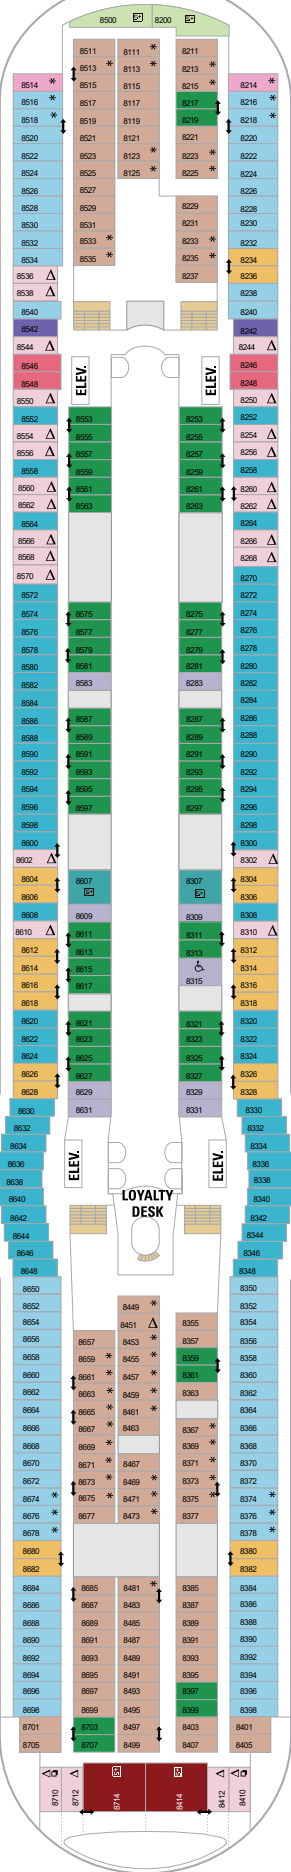

LIBERTY OF THE SEAS - RLC X 2023

DECK 5

DECK 6

DECK 7

LIBERTY OF THE SEAS - RLC X 2023

DECK 8

DECK 9

DECK 10

LIBERTY OF THE SEAS - RLC X 2023

DECK 11

DECK 12

DECK 13

LIBERTY OF THE SEAS - RLC X 2023

DECK 14

- △ Stateroom with occupancy up to 3
- * Stateroom with occupancy up to 4
- ⊞ Stateroom with occupancy 5 and up
- ↕ Connecting staterooms
- ♿ Indicates accessible staterooms
- ⊞ These staterooms have obstructed

DECK 15