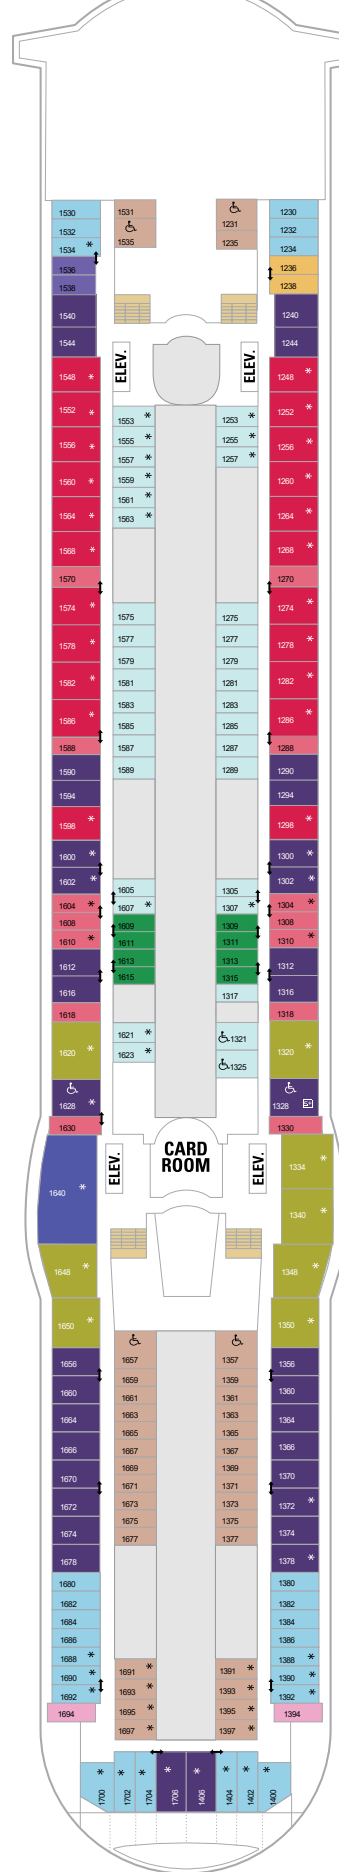

LIBERTY OF THE SEAS - RLC X 2023

DECK 5

DECK 6

DECK 7

LIBERTY OF THE SEAS - RLC X 2023

DECK 8

DECK 9

DECK 10

LIBERTY OF THE SEAS - RLC X 2023

DECK 11

DECK 12

DECK 13

LIBERTY OF THE SEAS - RLC X 2023

DECK 14

- △ Stateroom with occupancy up to 3
- * Stateroom with occupancy up to 4
- ⊞ Stateroom with occupancy 5 and up
- ↕ Connecting staterooms
- ♿ Indicates accessible staterooms
- ⊞ These staterooms have obstructed

DECK 15