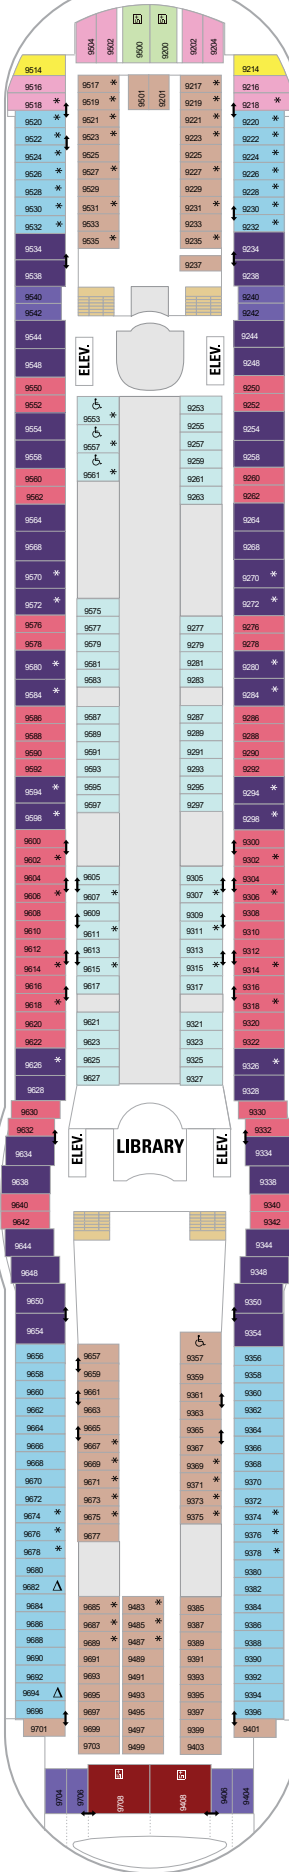

LIBERTY OF THE SEAS - RLC X 2023

DECK 5

DECK 6

DECK 7

LIBERTY OF THE SEAS - RLC X 2023

DECK 8

DECK 9

DECK 10

LIBERTY OF THE SEAS - RLC X 2023

DECK 11

DECK 12

DECK 13

LIBERTY OF THE SEAS - RLC X 2023

DECK 14

- △ Stateroom with occupancy up to 3
- * Stateroom with occupancy up to 4
- ⊞ Stateroom with occupancy 5 and up
- ↕ Connecting staterooms
- ♿ Indicates accessible staterooms
- ⊞ These staterooms have obstructed

DECK 15