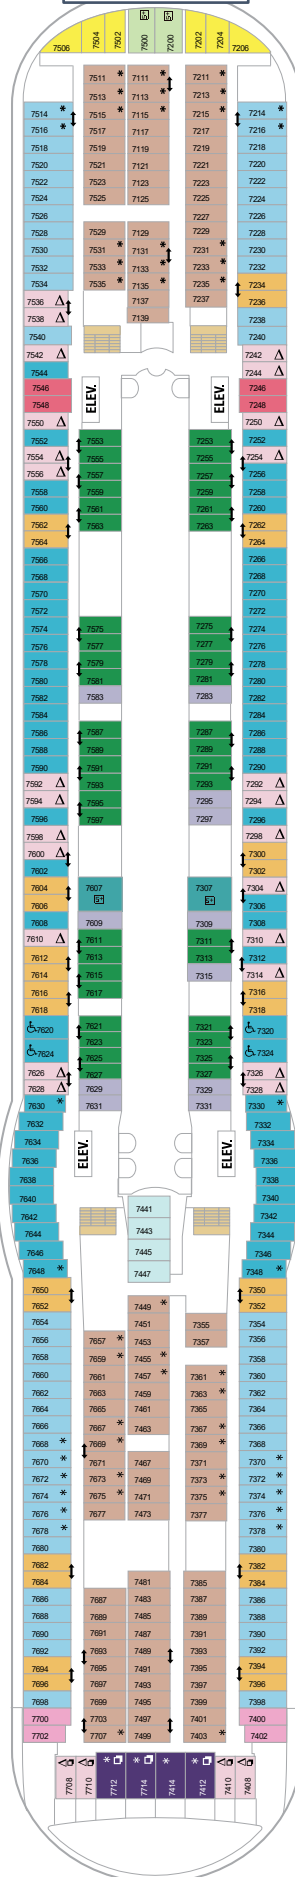

LIBERTY OF THE SEAS - RLC X 2023

DECK 5

DECK 6

DECK 7

LIBERTY OF THE SEAS - RLC X 2023

DECK 8

DECK 9

DECK 10

LIBERTY OF THE SEAS - RLC X 2023

DECK 11

DECK 12

DECK 13

LIBERTY OF THE SEAS - RLC X 2023

DECK 14

- △ Stateroom with occupancy up to 3
- * Stateroom with occupancy up to 4
- ⊞ Stateroom with occupancy 5 and up
- ↕ Connecting staterooms
- ♿ Indicates accessible staterooms
- ⊞ These staterooms have obstructed

DECK 15