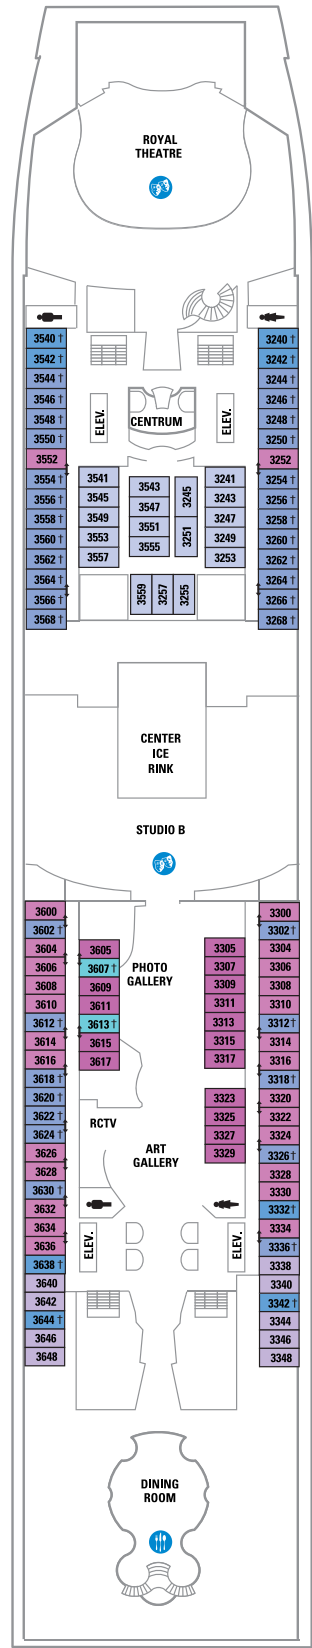

DECK 3

OCEAN VIEW 1N 2N 3N 8N
INTERIOR 1V 2V