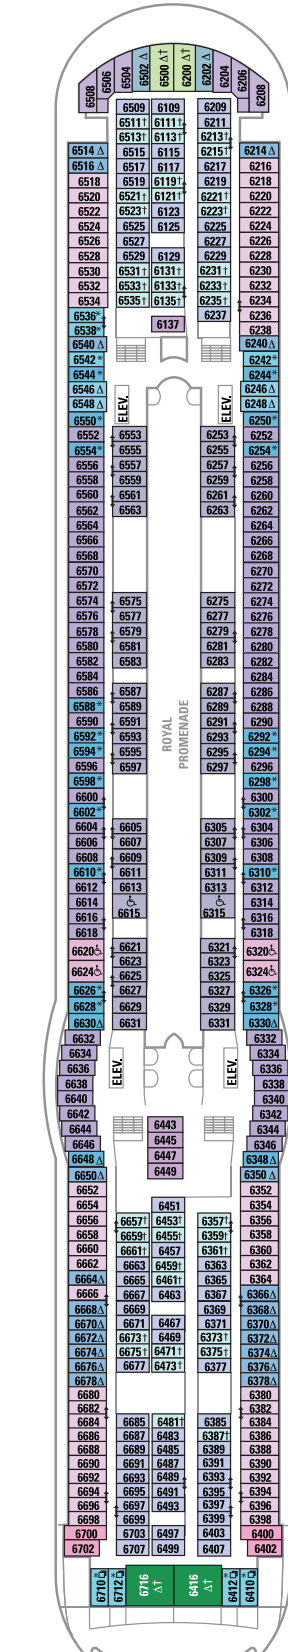

DECK 15

DECK 13

DECK 12

DECK 14

LEGENDS

- △ Stateroom with sofa bed
- * Stateroom has third Pullman bed available
- + Stateroom has third and fourth Pullman beds available
- ◆ Stateroom with sofa bed and third Pullman bed available
- ‡ Stateroom has four additional Pullman beds available
- ‡ Connecting staterooms
- ♿ Indicates accessible staterooms
- ▣ Stateroom has an obstructed view
- \ Indicates door location
- >> Stateroom opens only on the starboard side

DECK 11

SUITES **J3**
 OCEAN VIEW **1L**
 INTERIOR **4V**

DECK 10

SUITES **RS OS GS J3 J4**
 BALCONY **1B 2B 3B 4B 6D**
 OCEAN VIEW **4M**
 INTERIOR **1V 2V 3V 4V**

DECK 9

SUITES **GT J3 J4**
 BALCONY **1B 2B 3B 4B 6D**
 OCEAN VIEW **1K 1M 4M 8N**
 INTERIOR **1V 2V 3V 4V**

DECK 8

SUITES **GT**

BALCONY **2B 3B 4B 1D 2D 5D 6D**

OCEAN VIEW **1K 1M**

INTERIOR **1Q 1T 3V 4V**

DECK 7

SUITES **J3**

BALCONY **2B 3B 1D 2D 5D 6D 6B**

OCEAN VIEW **1K 4M 8N**

INTERIOR **1Q 1T 3V 4V**

DECK 6

BALCONY **2B 3B 6B 1D 2D 5D 6D**

OCEAN VIEW **1K 1M 4M 8N**

INTERIOR **1T 3V 6V**

DECK 5

DECK 4