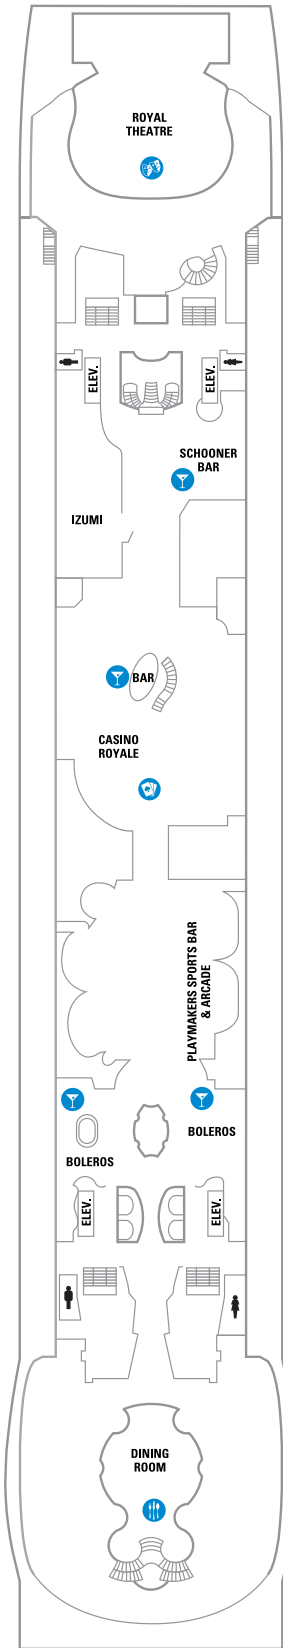

DECK 15

DECK 13

DECK 12

DECK 14

LEGENDS

- △ Stateroom with sofa bed
- * Stateroom has third Pullman bed available
- + Stateroom has third and fourth Pullman beds available
- ◆ Stateroom with sofa bed and third Pullman bed available
- ‡ Stateroom has four additional Pullman beds available
- ‡ Connecting staterooms
- ♿ Indicates accessible staterooms
- ▣ Stateroom has an obstructed view
- \ Indicates door location
- >> Stateroom opens only on the starboard side

DECK 11

SUITES **J3**
 OCEAN VIEW **1L**
 INTERIOR **4V**

DECK 10

SUITES **RS OS GS J3 J4**
 BALCONY **1B 2B 3B 4B 6D**
 OCEAN VIEW **4M**
 INTERIOR **1V 2V 3V 4V**

DECK 9

SUITES **GT J3 J4**
 BALCONY **1B 2B 3B 4B 6D**
 OCEAN VIEW **1K 1M 4M 8N**
 INTERIOR **1V 2V 3V 4V**

DECK 8

SUITES **GT**

BALCONY **2B 3B 4B 1D 2D 5D 6D**

OCEAN VIEW **1K 1M**

INTERIOR **1Q 1T 3V 4V**

DECK 7

SUITES **J3**

BALCONY **2B 3B 1D 2D 5D 6D 6B**

OCEAN VIEW **1K 4M 8N**

INTERIOR **1Q 1T 3V 4V**

DECK 6

BALCONY **2B 3B 6B 1D 2D 5D 6D**

OCEAN VIEW **1K 1M 4M 8N**

INTERIOR **1T 3V 6V**

DECK 5

DECK 4