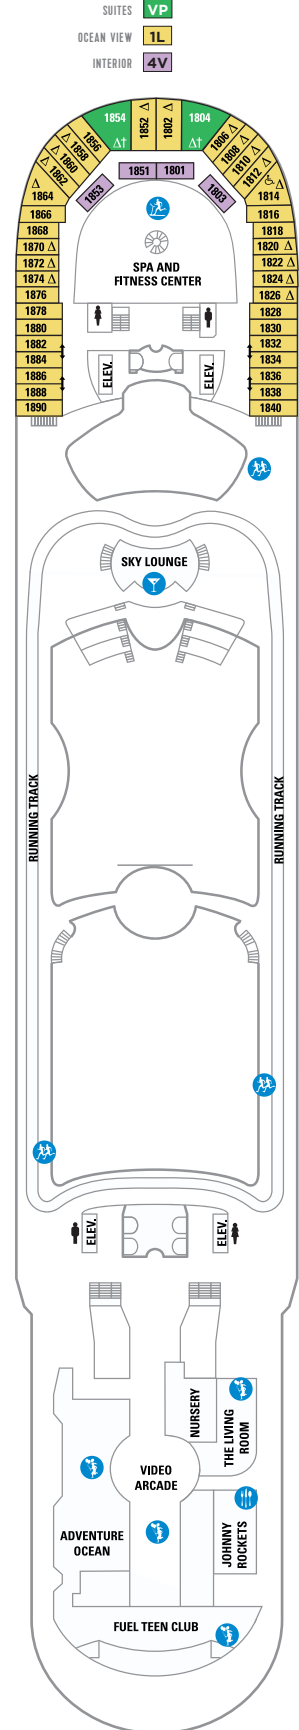

DECK 15

DECK 13

DECK 12

DECK 14

LEGENDS

- △ Stateroom with sofa bed
- * Stateroom has third Pullman bed available
- + Stateroom has third and fourth Pullman beds available
- ◆ Stateroom with sofa bed and third Pullman bed available
- ‡ Stateroom has four additional Pullman beds available
- ‡ Connecting staterooms
- ♿ Indicates accessible staterooms
- ▣ Stateroom has an obstructed view
- \ Indicates door location
- >> Stateroom opens only on the starboard side

- 🍷 Dining Venue
- 🎮 Entertainment Area
- 🍸 Bars & Lounges
- 👶 Kids & Teens Area
- 🏊 Pool
- ♨️ Spa
- 🏋️ Fitness
- 🏃 Running Track
- 🧗 Rock climbing
- 🎢 FlowRider®
- ℹ️ Information
- 🏢 Conference Center
- 🛒 Shopping
- 🎰 Casino

DECK 11

SUITES **J3**
 OCEAN VIEW **1L**
 INTERIOR **4V**

DECK 10

SUITES **RS OS GS J3 J4**
 BALCONY **1B 2B 3B 4B 6D**
 OCEAN VIEW **4M**
 INTERIOR **1V 2V 3V 4V**

DECK 9

SUITES **GT J3 J4**
 BALCONY **1B 2B 3B 4B 6D**
 OCEAN VIEW **1K 1M 4M 8N**
 INTERIOR **1V 2V 3V 4V**

OCEAN VIEW **1K 4M 8N**

INTERIOR **1Q 1T 3V 4V**

DECK 6

BALCONY **2B 3B 6B 1D 2D 5D 6D**

OCEAN VIEW **1K 1M 4M 8N**

INTERIOR **1T 3V 6V**

DECK 5

DECK 4