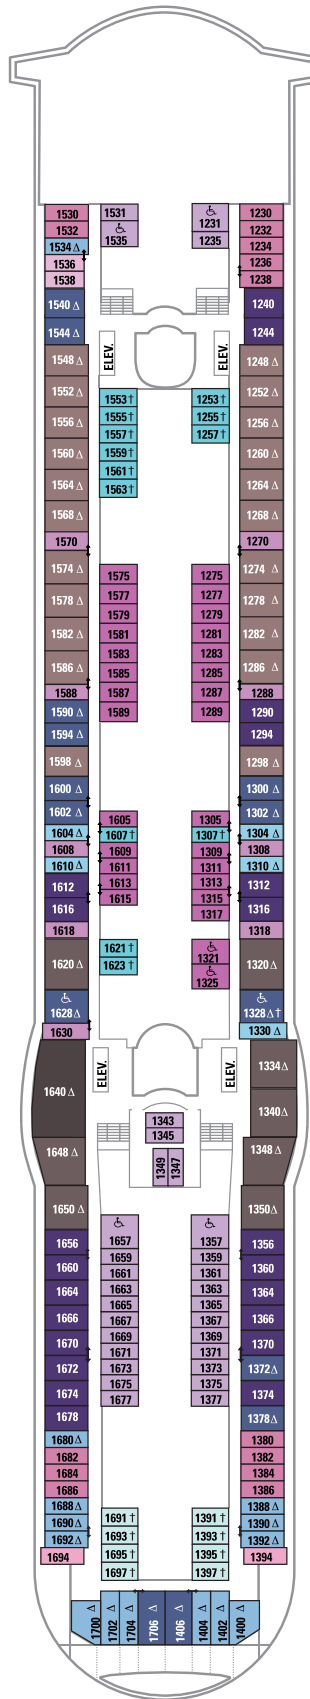

DECK 15

DECK 13

DECK 12

DECK 14

LEGENDS

- △ Stateroom with sofa bed
- * Stateroom has third Pullman bed available
- + Stateroom has third and fourth Pullman beds available
- ◆ Stateroom with sofa bed and third Pullman bed available
- ‡ Stateroom has four additional Pullman beds available
- ‡ Connecting staterooms
- ♿ Indicates accessible staterooms
- ▣ Stateroom has an obstructed view
- \ Indicates door location
- >> Stateroom opens only on the starboard side

DECK 11

SUITES **J3**
 OCEAN VIEW **1L**
 INTERIOR **4V**

DECK 10

SUITES **RS OS GS J3 J4**
 BALCONY **1B 2B 3B 4B 6D**
 OCEAN VIEW **4M**
 INTERIOR **1V 2V 3V 4V**

DECK 9

SUITES **GT J3 J4**
 BALCONY **1B 2B 3B 4B 6D**
 OCEAN VIEW **1K 1M 4M 8N**
 INTERIOR **1V 2V 3V 4V**

DECK 8

SUITES **GT**

BALCONY **2B 3B 4B 1D 2D 5D 6D**

OCEAN VIEW **1K 1M**

INTERIOR **1Q 1T 3V 4V**

DECK 7

SUITES **J3**

BALCONY **2B 3B 1D 2D 5D 6D 6B**

OCEAN VIEW **1K 4M 8N**

INTERIOR **1Q 1T 3V 4V**

DECK 6

BALCONY **2B 3B 6B 1D 2D 5D 6D**

OCEAN VIEW **1K 1M 4M 8N**

INTERIOR **1T 3V 6V**

DECK 5

DECK 4