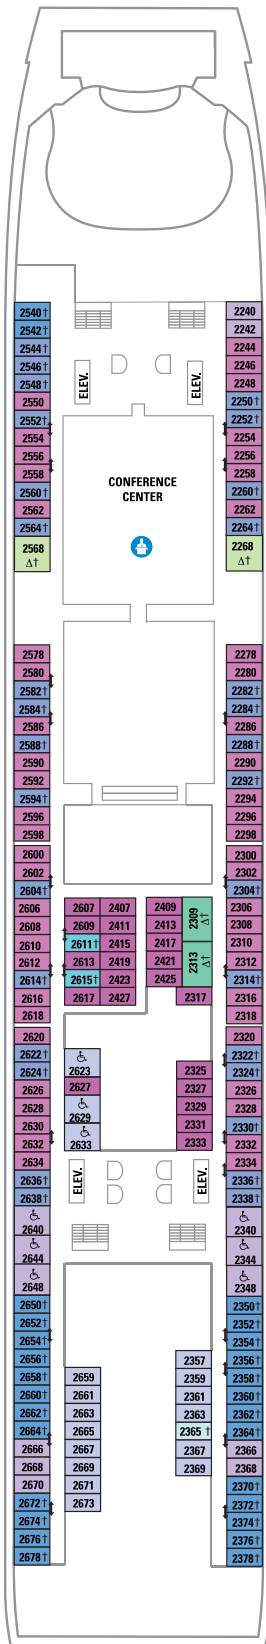

SUITES

RS Royal Suite - 1 Bedroom - Grand entrance with doorbell. Separate bedroom with king-size bed, and private bathroom with tub, private balcony with whirlpool, living room with queen-size sofa bed and baby grand piano. Stateroom: 1,633 sq. ft. Balcony: 249 sq. ft.

OS Owner's Suite - 1 Bedroom - Marble entry with door bell. Queen-size bed, bathroom with tub. Separate living area with a queen-size sofa bed. Stateroom: 622 sq. ft. Balcony: 160 sq. ft.

GT Grand Suite - 2 Bedroom - Two bedrooms with two twin beds that convert to Royal King (one room with third and fourth Pullman beds), a private balcony, two bathrooms and living area with double sofa bed. Stateroom: 616 sq. ft. Balcony: 208 sq. ft.

GS Grand Suite - 1 Bedroom - Marble entry. Room has two twin beds that convert to Royal King, private balcony, sitting area and private bathroom with tub. Stateroom: 432 sq. ft. Balcony: 89 sq. ft.

J3 J4 Junior Suite - Two twin beds that convert to Royal King, private balcony, sitting area (some with sofa bed) and private bathroom. Stateroom: 317 sq. ft. Balcony: 65 sq. ft.

J3 Junior Suite - Accessible - Two twin beds that convert to Royal King, private balcony, sitting area (some with sofa bed) and private bathroom. Stateroom: 408 sq. ft. Balcony: 65 sq. ft.

VP Ocean View Panoramic Suite (No Balcony) - Two twin beds that convert to Royal King. Curtained section with bunk beds. Living area with double sofa bed, vanity and sitting area. One and a half baths with shower. Floor to ceiling wrap around panoramic windows. Stateroom: 406 sq. ft.

BALCONY

1B 2B 3B 4B 6B Spacious Ocean View Balcony - Two twin beds that convert to Royal King, sitting area, private balcony and private bathroom. Stateroom: 214 sq. ft. Balcony: 42 sq. ft.

1D 2D 5D 6D Ocean View Balcony - Two twin beds that convert to Royal King, sitting area, private balcony and private bathroom. Stateroom: 199 sq. ft. Balcony: 53 sq. ft.

6D Ocean View Balcony - Accessible - Two twin beds that convert to Royal King, sitting area, private balcony and private bathroom. Stateroom: 286 sq. ft. Balcony: 53 sq. ft.

OCEAN VIEW

1L Spacious Panoramic Ocean View - Two lower twin beds convert to Royal King. Double sofa bed for quad staterooms. Vanity with sitting area, Private bathroom with shower. Floor to Ceiling wrap around panoramic window. Stateroom: 175 sq. ft.

1L Spacious Panoramic Ocean View - Accessible - Two twin beds that convert to Royal King. Double sofa bed. Vanity with sitting area. Private bathroom with shower. Floor to ceiling wrap around panoramic window. Stateroom: 283 sq. ft.

1K Ultra Spacious Ocean View - Two twin beds that convert to Royal King. Sofa converts to double, two Pullman beds, private bathroom and sitting area. Stateroom: 351 sq. ft.

1M 4M Spacious Ocean View - Two twin beds that convert to Royal King and private bathroom. Stateroom: 211 sq. ft.

1N 2N 3N 8N Ocean View - Two twin beds that convert to Royal King and private bathroom. Stateroom: 180 sq. ft.