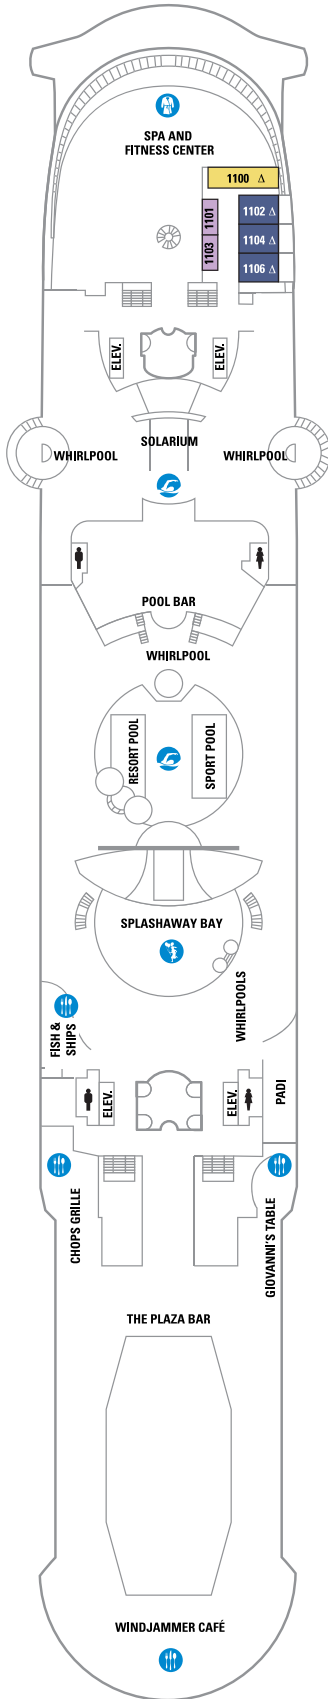

DECK 15

DECK 13

DECK 12

DECK 14

LEGENDS

- △ Stateroom with sofa bed
- * Stateroom has third Pullman bed available
- + Stateroom has third and fourth Pullman beds available
- ◆ Stateroom with sofa bed and third Pullman bed available
- ‡ Stateroom has four additional Pullman beds available
- ‡ Connecting staterooms
- ♿ Indicates accessible staterooms
- ▣ Stateroom has an obstructed view
- \ Indicates door location
- >> Stateroom opens only on the starboard side

- 🍷 Dining Venue
- 🎮 Entertainment Area
- 🍸 Bars & Lounges
- 👶 Kids & Teens Area
- 🏊 Pool
- ♨️ Spa
- 🏋️ Fitness
- 🏃 Running Track
- 🧗 Rock climbing
- 🎢 FlowRider®
- ℹ️ Information
- 🏢 Conference Center
- 🛒 Shopping
- 🎰 Casino

DECK 11

SUITES **J3**
 OCEAN VIEW **1L**
 INTERIOR **4V**

DECK 10

SUITES **RS OS GS J3 J4**
 BALCONY **1B 2B 3B 4B 6D**
 OCEAN VIEW **4M**
 INTERIOR **1V 2V 3V 4V**

DECK 9

SUITES **GT J3 J4**
 BALCONY **1B 2B 3B 4B 6D**
 OCEAN VIEW **1K 1M 4M 8N**
 INTERIOR **1V 2V 3V 4V**

OCEAN VIEW **1K 4M 8N**

INTERIOR **1Q 1T 3V 4V**

DECK 6

BALCONY **2B 3B 6B 1D 2D 5D 6D**

OCEAN VIEW **1K 1M 4M 8N**

INTERIOR **1T 3V 6V**

DECK 5

DECK 4