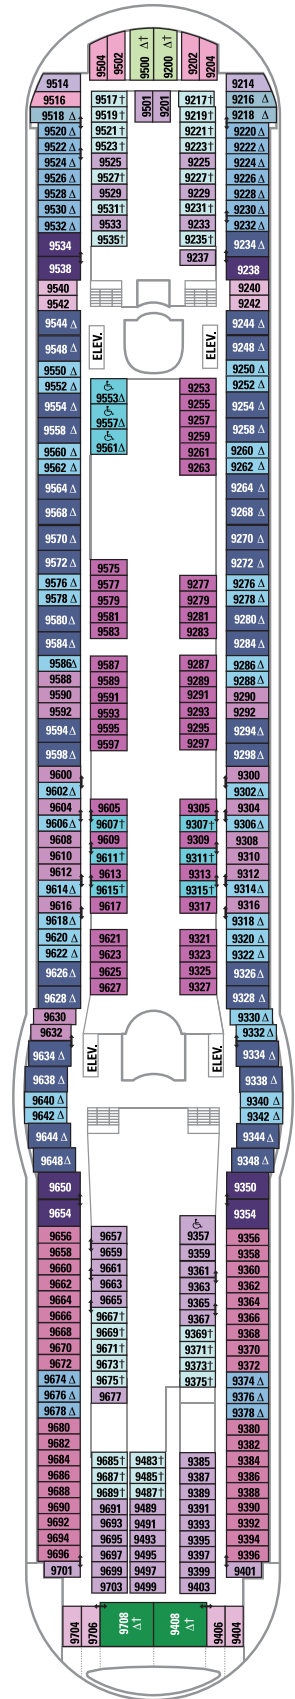

DECK 15

DECK 13

DECK 12

DECK 14

LEGENDS

- △ Stateroom with sofa bed
- * Stateroom has third Pullman bed available
- + Stateroom has third and fourth Pullman beds available
- ◆ Stateroom with sofa bed and third Pullman bed available
- ‡ Stateroom has four additional Pullman beds available
- ‡ Connecting staterooms
- ♿ Indicates accessible staterooms
- ▣ Stateroom has an obstructed view
- \ Indicates door location
- >> Stateroom opens only on the starboard side

DECK 11

SUITES **J3**
 OCEAN VIEW **1L**
 INTERIOR **4V**

DECK 10

SUITES **RS OS GS J3 J4**
 BALCONY **1B 2B 3B 4B 6D**
 OCEAN VIEW **4M**
 INTERIOR **1V 2V 3V 4V**

DECK 9

SUITES **GT J3 J4**
 BALCONY **1B 2B 3B 4B 6D**
 OCEAN VIEW **1K 1M 4M 8N**
 INTERIOR **1V 2V 3V 4V**

DECK 8

SUITES **GT**

BALCONY **2B 3B 4B 1D 2D 5D 6D**

OCEAN VIEW **1K 1M**

INTERIOR **1Q 1T 3V 4V**

DECK 7

SUITES **J3**

BALCONY **2B 3B 1D 2D 5D 6D 6B**

OCEAN VIEW **1K 4M 8N**

INTERIOR **1Q 1T 3V 4V**

DECK 6

BALCONY **2B 3B 6B 1D 2D 5D 6D**

OCEAN VIEW **1K 1M 4M 8N**

INTERIOR **1T 3V 6V**

DECK 5

DECK 4