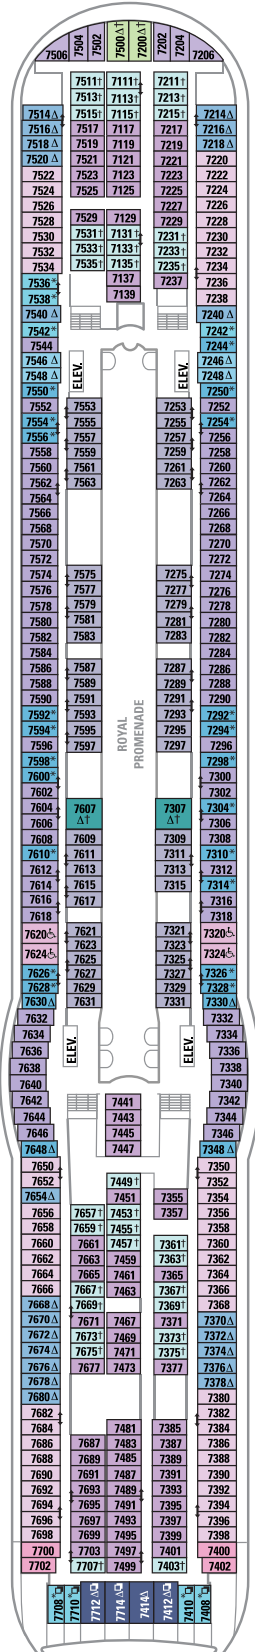

DECK 15

DECK 13

DECK 12

DECK 14

LEGENDS

- △ Stateroom with sofa bed
- * Stateroom has third Pullman bed available
- + Stateroom has third and fourth Pullman beds available
- ◆ Stateroom with sofa bed and third Pullman bed available
- ‡ Stateroom has four additional Pullman beds available
- ‡ Connecting staterooms
- ♿ Indicates accessible staterooms
- ▣ Stateroom has an obstructed view
- \ Indicates door location
- >> Stateroom opens only on the starboard side

DECK 11

SUITES **J3**
 OCEAN VIEW **1L**
 INTERIOR **4V**

DECK 10

SUITES **RS OS GS J3 J4**
 BALCONY **1B 2B 3B 4B 6D**
 OCEAN VIEW **4M**
 INTERIOR **1V 2V 3V 4V**

DECK 9

SUITES **GT J3 J4**
 BALCONY **1B 2B 3B 4B 6D**
 OCEAN VIEW **1K 1M 4M 8N**
 INTERIOR **1V 2V 3V 4V**

DECK 8

SUITES **GT**

BALCONY **2B 3B 4B 1D 2D 5D 6D**

OCEAN VIEW **1K 1M**

INTERIOR **1Q 1T 3V 4V**

DECK 7

SUITES **J3**

BALCONY **2B 3B 1D 2D 5D 6D 6B**

OCEAN VIEW **1K 4M 8N**

INTERIOR **1Q 1T 3V 4V**

DECK 6

BALCONY **2B 3B 6B 1D 2D 5D 6D**

OCEAN VIEW **1K 1M 4M 8N**

INTERIOR **1T 3V 6V**

DECK 5

DECK 4