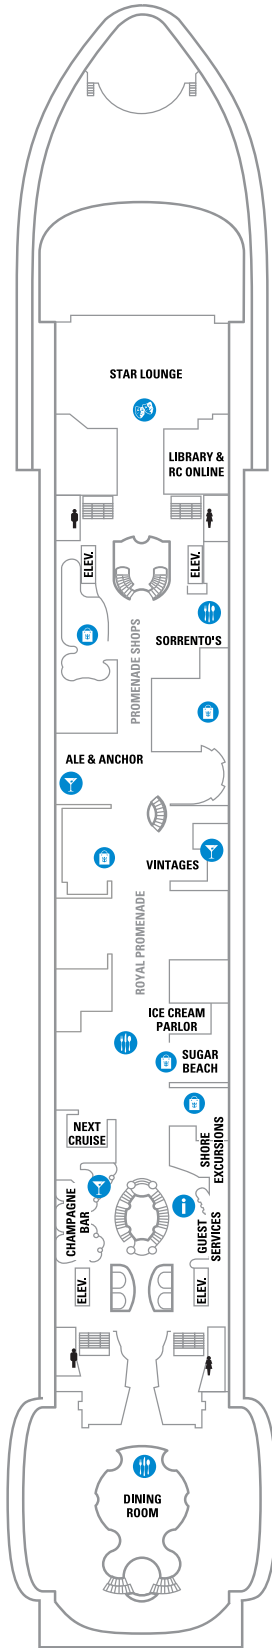

DECK 15

DECK 13

DECK 12

DECK 14

LEGENDS

- △ Stateroom with sofa bed
- * Stateroom has third Pullman bed available
- + Stateroom has third and fourth Pullman beds available
- ◆ Stateroom with sofa bed and third Pullman bed available
- ‡ Stateroom has four additional Pullman beds available
- ‡ Connecting staterooms
- ♿ Indicates accessible staterooms
- ▣ Stateroom has an obstructed view
- \ Indicates door location
- >> Stateroom opens only on the starboard side

DECK 11

SUITES **J3**
 OCEAN VIEW **1L**
 INTERIOR **4V**

DECK 10

SUITES **RS OS GS J3 J4**
 BALCONY **1B 2B 3B 4B 6D**
 OCEAN VIEW **4M**
 INTERIOR **1V 2V 3V 4V**

DECK 9

SUITES **GT J3 J4**
 BALCONY **1B 2B 3B 4B 6D**
 OCEAN VIEW **1K 1M 4M 8N**
 INTERIOR **1V 2V 3V 4V**

DECK 8

SUITES **GT**

BALCONY **2B 3B 4B 1D 2D 5D 6D**

OCEAN VIEW **1K 1M**

INTERIOR **1Q 1T 3V 4V**

DECK 7

SUITES **J3**

BALCONY **2B 3B 1D 2D 5D 6D 6B**

OCEAN VIEW **1K 4M 8N**

INTERIOR **1Q 1T 3V 4V**

DECK 6

BALCONY **2B 3B 6B 1D 2D 5D 6D**

OCEAN VIEW **1K 1M 4M 8N**

INTERIOR **1T 3V 6V**

DECK 5

DECK 4