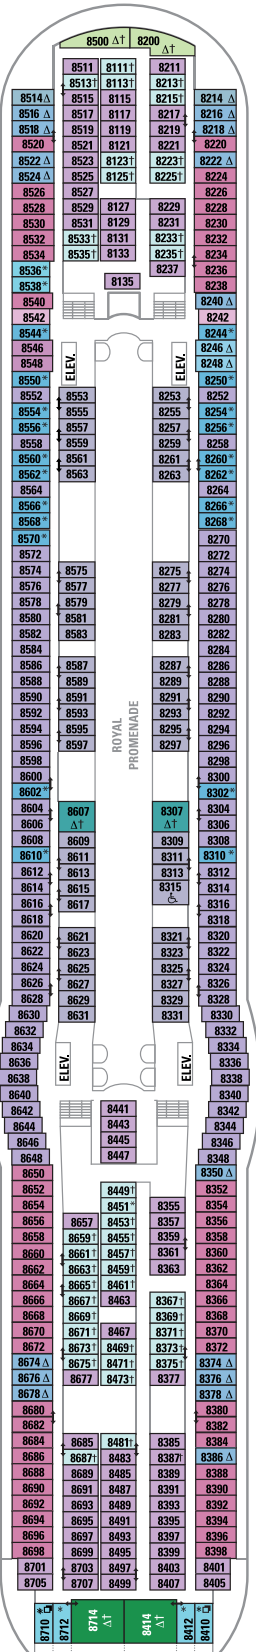

DECK 15

DECK 13

DECK 12

DECK 14

LEGENDS

- △ Stateroom with sofa bed
- * Stateroom has third Pullman bed available
- + Stateroom has third and fourth Pullman beds available
- ◆ Stateroom with sofa bed and third Pullman bed available
- ‡ Stateroom has four additional Pullman beds available
- ‡ Connecting staterooms
- ♿ Indicates accessible staterooms
- ▣ Stateroom has an obstructed view
- \ Indicates door location
- >> Stateroom opens only on the starboard side

DECK 11

SUITES **J3**
 OCEAN VIEW **1L**
 INTERIOR **4V**

DECK 10

SUITES **RS OS GS J3 J4**
 BALCONY **1B 2B 3B 4B 6D**
 OCEAN VIEW **4M**
 INTERIOR **1V 2V 3V 4V**

DECK 9

SUITES **GT J3 J4**
 BALCONY **1B 2B 3B 4B 6D**
 OCEAN VIEW **1K 1M 4M 8N**
 INTERIOR **1V 2V 3V 4V**

DECK 8

SUITES **GT**

BALCONY **2B 3B 4B 1D 2D 5D 6D**

OCEAN VIEW **1K 1M**

INTERIOR **1Q 1T 3V 4V**

DECK 7

SUITES **J3**

BALCONY **2B 3B 1D 2D 5D 6D 6B**

OCEAN VIEW **1K 4M 8N**

INTERIOR **1Q 1T 3V 4V**

DECK 6

BALCONY **2B 3B 6B 1D 2D 5D 6D**

OCEAN VIEW **1K 1M 4M 8N**

INTERIOR **1T 3V 6V**

DECK 5

DECK 4