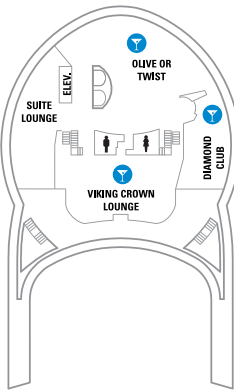

DECK 15

DECK 13

DECK 12

DECK 14

LEGENDS

- △ Stateroom with sofa bed
- * Stateroom has third Pullman bed available
- + Stateroom has third and fourth Pullman beds available
- ◆ Stateroom with sofa bed and third Pullman bed available
- ‡ Stateroom has four additional Pullman beds available
- ‡ Connecting staterooms
- ♿ Indicates accessible staterooms
- ▣ Stateroom has an obstructed view
- \ Indicates door location
- >> Stateroom opens only on the starboard side

- 🍷 Dining Venue
- 🎮 Entertainment Area
- 🍸 Bars & Lounges
- 👶 Kids & Teens Area
- 🏊 Pool
- ♨️ Spa
- 🏋️ Fitness
- 🏃 Running Track
- 🧗 Rock climbing
- 🎢 FlowRider®
- ℹ️ Information
- 🏢 Conference Center
- 🛒 Shopping
- 🎰 Casino

DECK 11

SUITES **J3**
 OCEAN VIEW **1L**
 INTERIOR **4V**

DECK 10

SUITES **RS OS GS J3 J4**
 BALCONY **1B 2B 3B 4B 6D**
 OCEAN VIEW **4M**
 INTERIOR **1V 2V 3V 4V**

DECK 9

SUITES **GT J3 J4**
 BALCONY **1B 2B 3B 4B 6D**
 OCEAN VIEW **1K 1M 4M 8N**
 INTERIOR **1V 2V 3V 4V**

1L Spacious Panoramic Ocean View - Accessible - Two twin beds that convert to Royal King. Double sofa bed. Vanity with sitting area. Private bathroom with shower. Floor to ceiling wrap around panoramic window. Stateroom: 283 sq. ft.